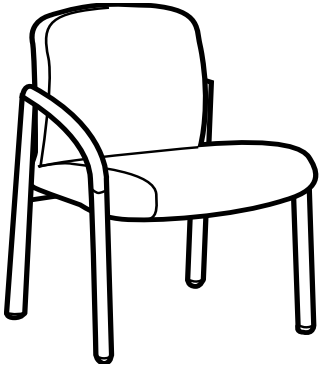

Companion Collection

9208L

Left Arm Guest (Facing)

| | | | |
|----|-------|----------------------|----------|
| W | 22.5 | COM (Yds.) | 1.5 |
| D | 25 | COL (Usable Sq. Ft.) | N/A |
| H | 32.5 | Weight | 36 |
| SW | 19.25 | Cubic Feet | 13 |
| SD | 18.5 | Weight Capacity | 300 lbs. |
| SH | 18 | | |
| BH | 16.75 | | |
| AH | 25 | | |

- > Arms are black sculpted polypropylene
- > Steel frame construction
- > High quality synthetic seat webbing
- > Ganging tables available

Finishes

| | |
|-----|----------|
| 042 | Black |
| 201 | Platinum |