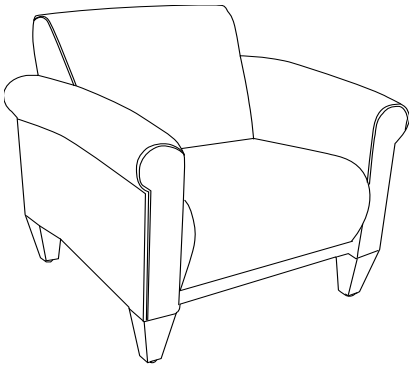

Camden Park Collection

BACL10SC

Lounge Chair with Contrasting Welt

| | | | |
|----|-------|----------------------|----------|
| W | 33 | COM (Yds.) | 5 |
| D | 33 | COL (Usable Sq. Ft.) | 82 |
| H | 31 | Weight | 62 |
| SW | 22 | Cubic Feet | 26 |
| SD | 20.5 | Weight Capacity | 300 lbs. |
| SH | 18.5 | | |
| BH | 15 | | |
| AH | 25.25 | | |

- > Solid hardwood frame construction
- > Joints are double doweled, corner block, glued, and screwed
- > Standard with wood feet and upholstered arms
- > Textiles are hand-tailored over 100% Polyurethane foam that meets CAL 117 standards